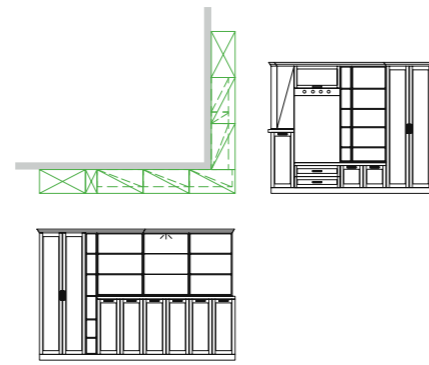

單品：
實木扶手椅 - 深胡桃 (NA-2005E-A01-1-820-S)

床背櫃

歐式鄉村系列床背櫃，結合古典質感與現代實用，讓理性與感性結合，古今混搭。

玄關

餐櫃

書櫃

床背櫃

The background of the page is a vertical wood grain texture. The left half is a dark, rich brown wood grain, and the right half is a lighter, pale greenish-brown wood grain. A thin black vertical line separates the two sections.