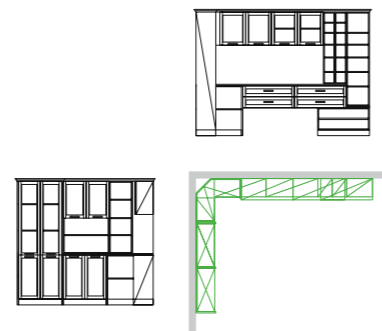

單品：
實木扶手椅 - 深胡桃 (NA-2005E-A01-1-820-S)

床背櫃

歐式鄉村系列床背櫃，結合古典質感與現代實用，讓理性與感性結合，古今混搭。

玄關

餐櫃

書櫃

床背櫃

The background of the page is a vertical wood grain texture. The left half is a dark, rich brown wood grain, and the right half is a lighter, pale greenish-brown wood grain. A thin black vertical line separates the two sections.