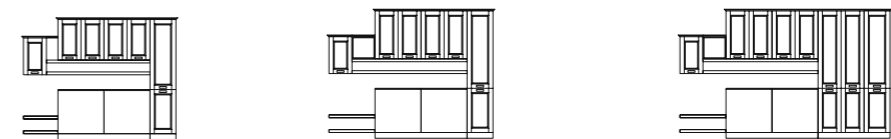

單品：
實木扶手椅 - 深胡桃 (NA-2005E-A01-1-820-S)

床背櫃

歐式鄉村系列床背櫃，結合古典質感與現代實用，讓理性與感性結合，古今混搭。

玄關

餐櫃

書櫃

床背櫃

The background of the page is a vertical wood grain texture. The left half is a dark, rich brown wood grain, and the right half is a lighter, pale greenish-brown wood grain. A thin black vertical line separates the two sections.