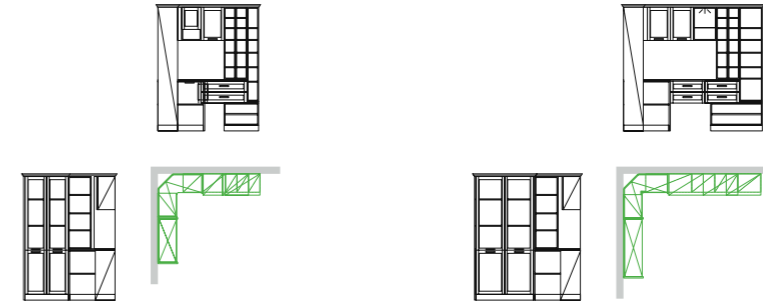

單品：
實木扶手椅 - 深胡桃 (NA-2005E-A01-1-820-S)

床背櫃

歐式鄉村系列床背櫃，結合古典質感與現代實用，讓理性與感性結合，古今混搭。

玄關

餐櫃

書櫃

床背櫃

The background of the page is a vertical wood grain texture. The left half is a dark, rich brown wood grain, and the right half is a lighter, pale greenish-brown wood grain. A thin black vertical line separates the two sections.